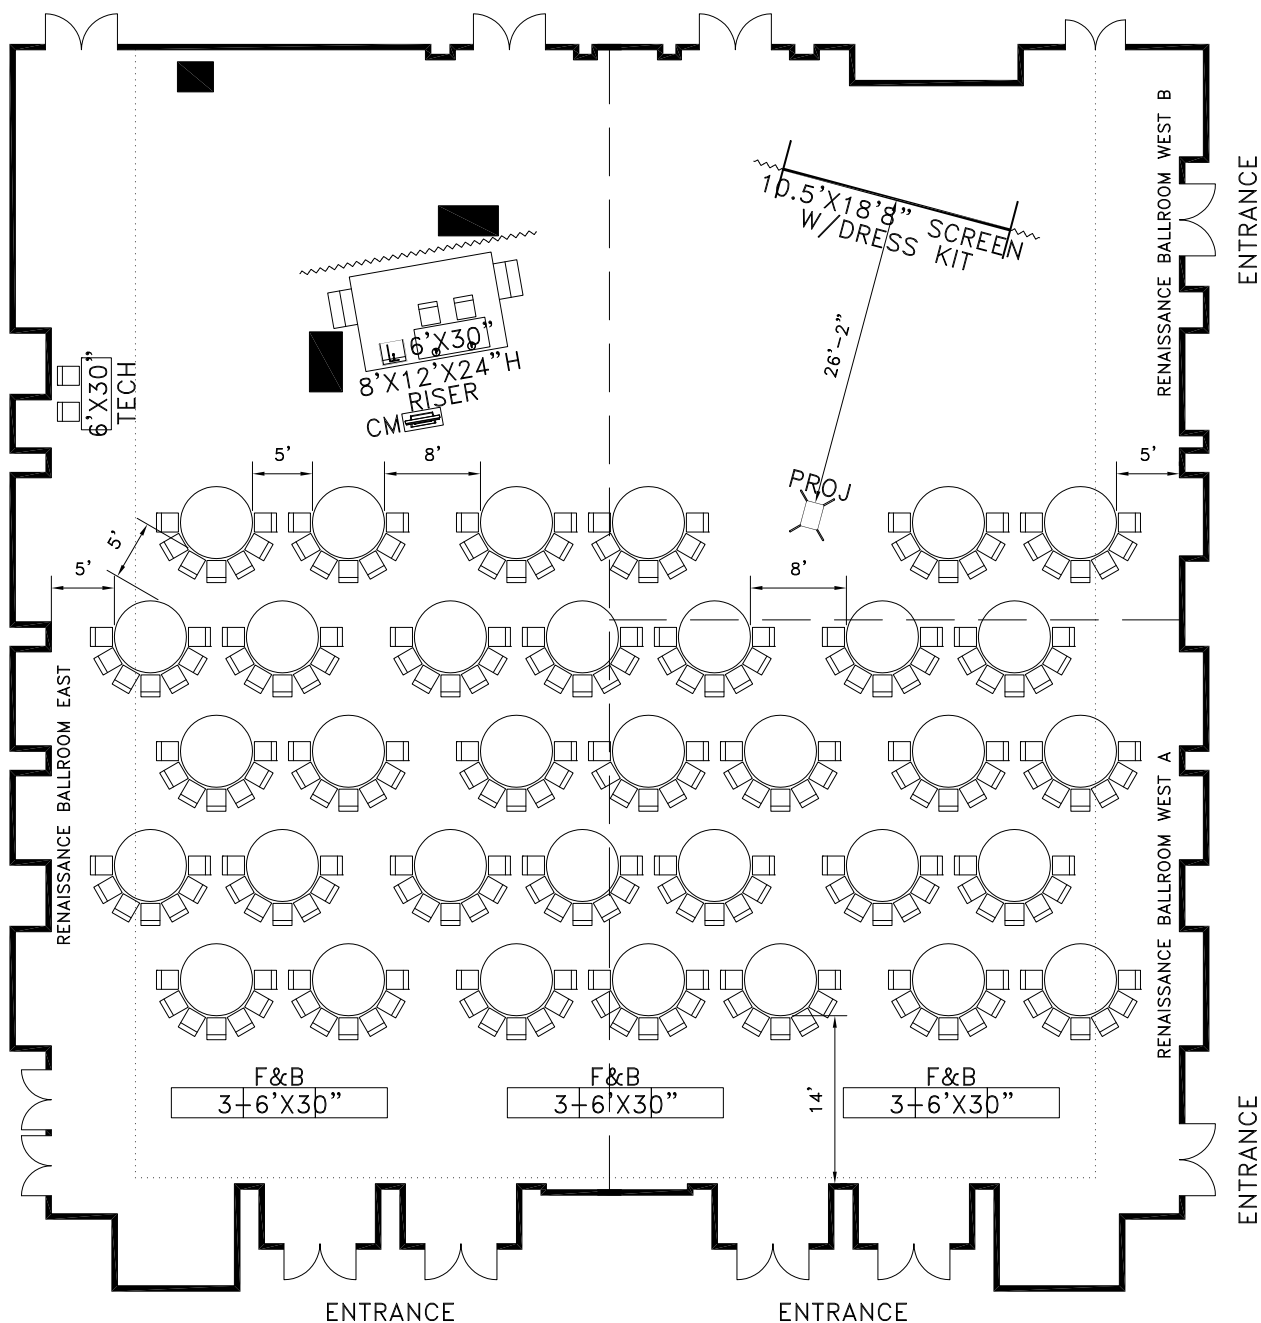

SERVICE AREA

This drawing is intended to be used as a GUIDE of the APPROXIMATE room setup at this facility. Whereas actual on-site variations or adjustments may occur, PSAV cannot be held responsible for submitting this as a final or exact plan.

DATE: 06/06/2016
 SCALE: 1/16" = 1'-0"
 DRAWN BY: ARMSTRONG
 DRAWING NO.: RENRBCR

ATS 2017
 RENAISSANCE WASHINGTON
 WASHINGTON, D.C.
 TOTAL SEATING: 238 (34-72" ROUNDS; 7 PER TABLE)

ROOM: RENAISSANCE BALLROOM
 LAYOUT: CRESCENT ROUNDS
 DIMENSION: 94'-6"X 95'-0"
 CEILING HEIGHT: 15'-6"