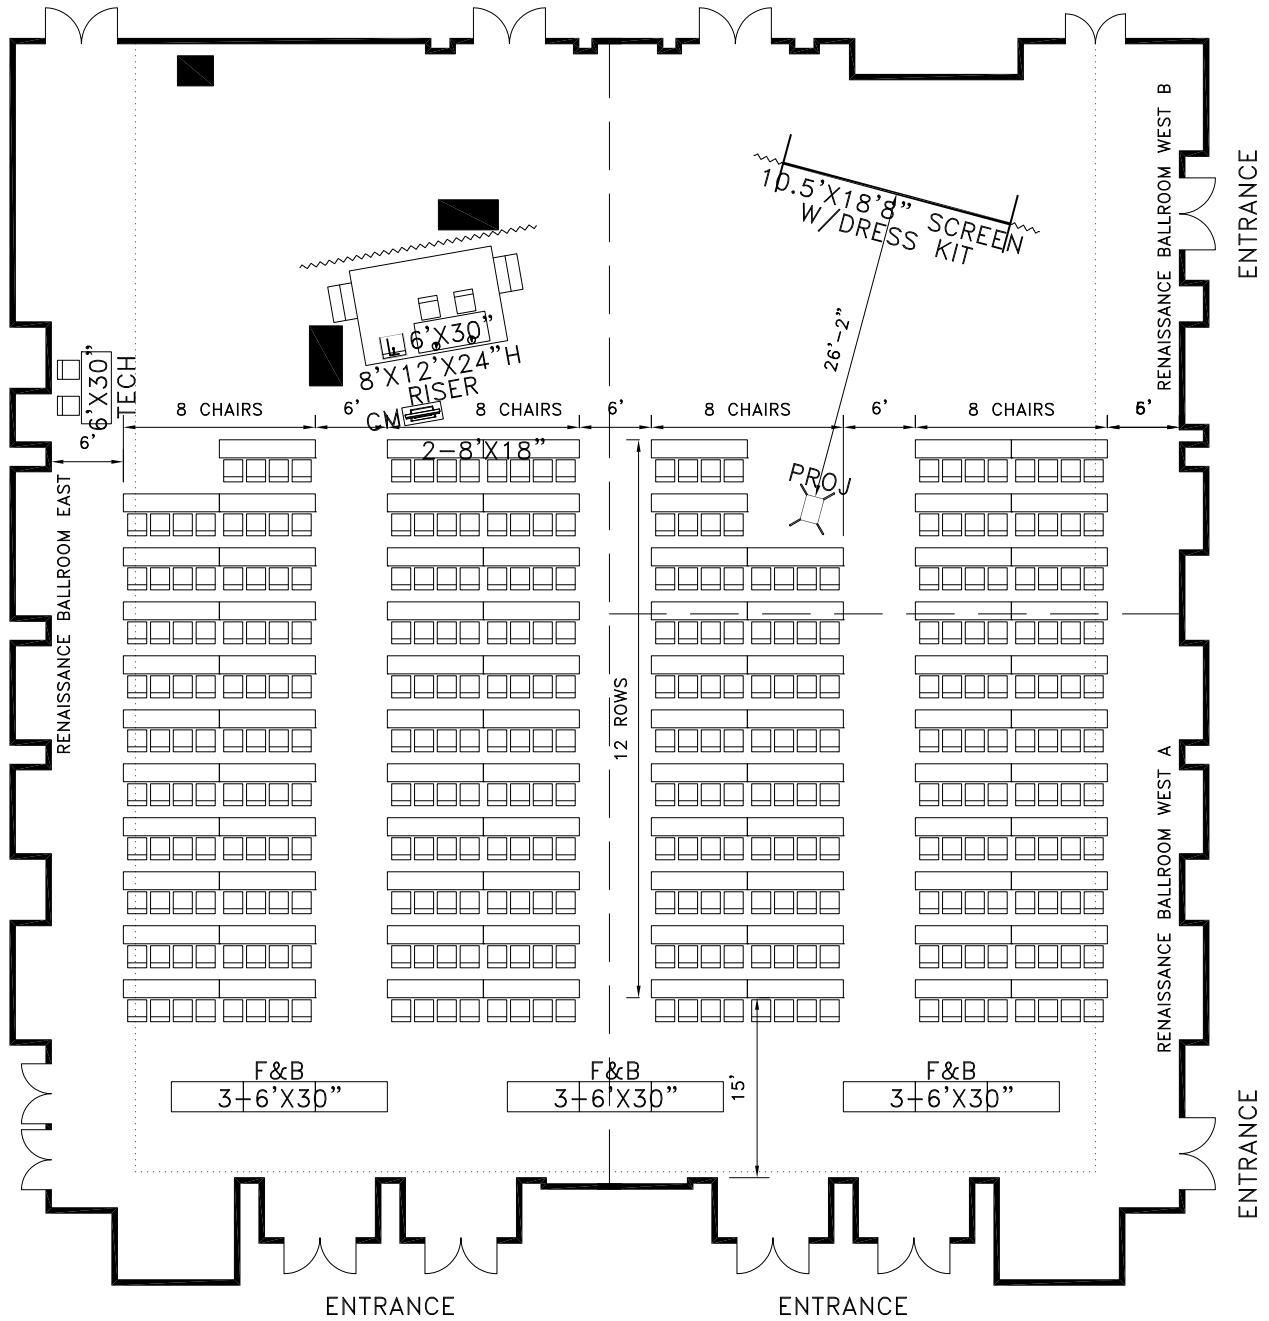

SERVICE AREA

This drawing is intended to be used as a GUIDE of the APPROXIMATE room setup at this facility. Whereas actual on-site variations or adjustments may occur, PSAV cannot be held responsible for submitting this as a final or exact plan.

DATE: 06/08/2016
 SCALE: 1/16" = 1'-0"
 DRAWN BY: ARMSTRONG
 DRAWING NO.: RENRBC

ATS 2017
 RENAISSANCE WASHINGTON
 WASHINGTON, D.C.
 TOTAL SEATING: 340

ROOM: RENAISSANCE BALLROOM
 LAYOUT: CLASSROOM
 DIMENSION: 94'-6" X 95'-0"
 CEILING HEIGHT: 15'-6"